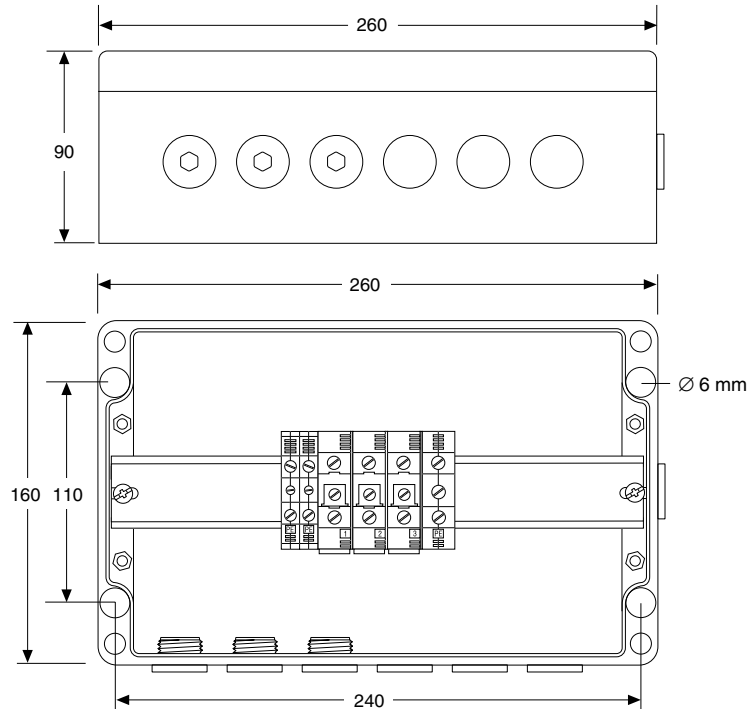

system, the box can accommodate multiple heating cables / cold leads and a power cable. The M20 connection kits have to be ordered separately depending on the type of heating cable being used.

Cable connection is accomplished via DIN rail mounted screw terminals from Weidmuller to provide safe, reliable and maintenance-free operation. The box can be wall mounted via the four holes molded in the base of the box.

Dimensions (in mm)

Terminals

Quantity & type	3 pcs WDU35 screw terminals 2 pcs WPE10 earth terminals for heating cable earth leads 1 pc WPE35 earth terminal for power cable Junction box can accommodate up to 6 fully loaded phase/neutral terminals (maximum 10 terminals in total)
Labelling	1, 2, 3 + 3 x PE
Minimum conductor size	2.5 mm ² stranded & solid
Maximum conductor size	35 mm ² stranded & 16 mm ² solid
Maximum operating voltage	690 Vac
Maximum operating current	100 A