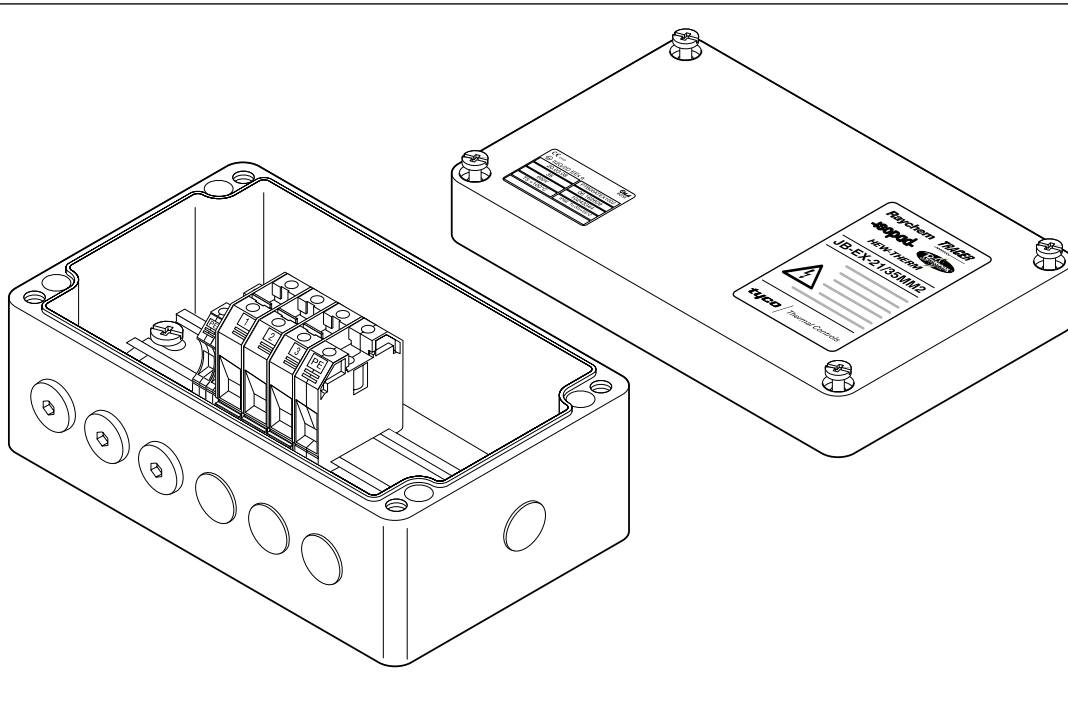

Ex Multi purpose junction box

ATEX approved junction box for use in hazardous areas with PI and MI heating cables when large terminal sizes are required. This box can be used to make connections between power cables, heating cables and cold lead cables. Depending on the configuration of the

system, the box can accommodate multiple heating cables / cold leads and a power cable. The M20 connection kits have to be ordered separately depending on the type of heating cable being used.

Cable connection is accomplished via DIN rail mounted screw terminals from Weidmuller to provide safe, reliable and maintenance-free operation. The box can be wall mounted via the four holes molded in the base of the box.

Typical use	Power supply box, end-box, splice box for series heating cables (PI & MI), when using M20 connection kits. Marshalling box for power cables.
Entries	6 x M20 1 x M40
Kit contents	1 x Junction box with screw terminals on DIN rail 3 x M20 stopping plugs 3 x M20 rain plugs (temporary) 1 x M40 stopping plug
Approvals	PTB 00 ATEX 1002 Ex II 2G/D EEx e II T6 IP66
Materials of construction	
Box & lid	Glass filled polyester
Sealing gasket	Silicone rubber
Lid fixing screws	Stainless steel (captive)
Ingress protection	IP66
Ambient temperature range	-50°C to +55°C

Dimensions (in mm)

Terminals

Quantity & type	3 pcs WDU35 screw terminals 2 pcs WPE10 earth terminals for heating cable earth leads 1 pc WPE35 earth terminal for power cable Junction box can accommodate up to 6 fully loaded phase/neutral terminals (maximum 10 terminals in total)
Labelling	1, 2, 3 + 3 x PE
Minimum conductor size	2.5 mm ² stranded & solid
Maximum conductor size	35 mm ² stranded & 16 mm ² solid
Maximum operating voltage	690 Vac
Maximum operating current	100 A