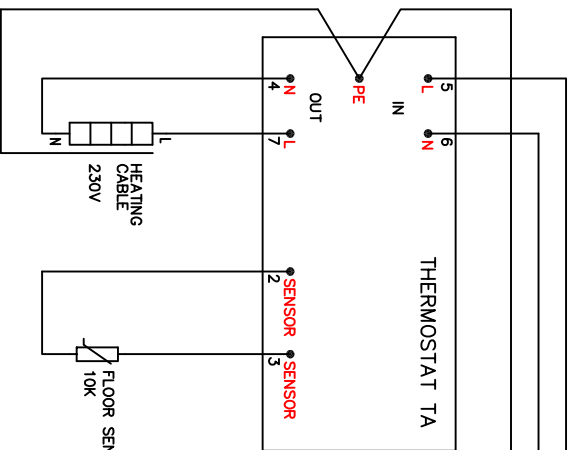

SENSING THE ROOM / COTTAGE TEMPERATURE

EXTERNAL FLOOR HEATING THERMOSTAT IN ROOM TYPE TA

GSM CONTROLLER

GSM/SMS
ON/OFF OF THERMOSTAT/HEATING CABLE INDICATION OF ROOM TEMPERATURE
POSSIBLE TO ACTIVATE ALARM FUNCTION:
ALARM IF TOO LOW ROOM TEMPERATURE AND AUTOMATICALLY SWITCH ON THE RELAY OUTPUT
SWITCH OFF THE RELAY WHEN THE SENSOR TEMPERATURE IS ABOVE ALARM LIMIT AGAIN (FOR EX. 10 DEG.C)

CONTACTOR FOR CONTROL OF POWER SUPPLY TO THERMOSTAT AND HEATING CABLE

L 230V
N
PE

Tyco Thermal Controls

APPROVED BY	DESIGN BY	THERMOSTAT TA WITH GSM CONTROLLER
	MW	REMOTE ON/OFF OF FLOOR HEATING
DRAWN BY	CIRCUITS DIAGRAM	
MW		
DATE		
060712		

REV	SHEET
	1
REV	SHEET
	1
REV	SHEET
	1

E3-TA-GSM2