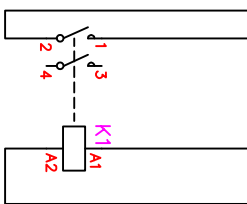

SENSING THE ROOM / COTTAGE TEMPERATURE

EXTERNAL FLOOR HEATING THERMOSTAT IN ROOM TYPE TA

GSM CONTROLLER

GSM/SMS
ON/OFF OF THERMOSTAT/HEATING CABLE INDICATION OF ROOM TEMPERATURE
POSSIBLE TO ACTIVATE ALARM FUNCTION:
ALARM IF TOO LOW ROOM TEMPERATURE AND AUTOMATICALLY SWITCH ON THE RELAY OUTPUT
SWITCH OFF THE RELAY WHEN THE SENSOR TEMPERATURE IS ABOVE ALARM LIMIT AGAIN (FOR EX. 10 DEG.C)

CONTACTOR FOR CONTROL OF POWER SUPPLY TO THERMOSTAT AND HEATING CABLE

L 230V
N
PE

Tyco Thermal Controls

APPROVED BY	DESIGN BY	THERMOSTAT TA WITH GSM CONTROLLER
	MW	REMOTE ON/OFF OF FLOOR HEATING
DRAWN BY	CIRCUITS DIAGRAM	
MW		
DATE		
060712		

REV	SHEET
	1
REV	SHEET
	1
REV	SHEET
	1

E3-TA-GSM2