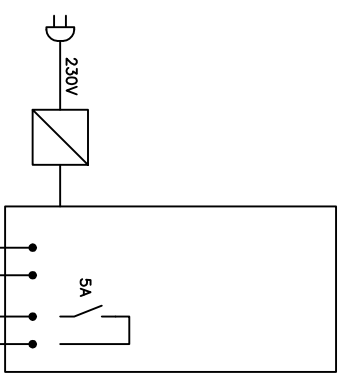

SENSING THE ROOM / COTTAGE TEMPERATURE

EXTERNAL FLOOR HEATING THERMOSTAT IN ROOM TYPE TA

GSM CONTROLLER

GSM/SMS
ON/OFF OF THERMOSTAT/HEATING CABLE INDICATION OF ROOM TEMPERATURE
POSSIBLE TO ACTIVATE ALARM FUNCTION:
ALARM IF TOO LOW ROOM TEMPERATURE AND AUTOMATICALLY SWITCH ON THE RELAY OUTPUT
SWITCH OFF THE RELAY WHEN THE SENSOR TEMPERATURE IS ABOVE ALARM LIMIT AGAIN (FOR EX. 10 DEG.C)

CONTACTOR FOR CONTROL OF POWER SUPPLY TO THERMOSTAT AND HEATING CABLE

L 230V
N
PE

Tyco Thermal Controls

APPROVED BY	DESIGN BY	THERMOSTAT TA WITH GSM CONTROLLER
	MW	REMOTE ON/OFF OF FLOOR HEATING
DRAWN BY	CIRCUITS DIAGRAM	
MW		
DATE		
060712		

REV	SHEET
	1
REV	SHEET
	1
REV	SHEET
	1

E3-TA-GSM2