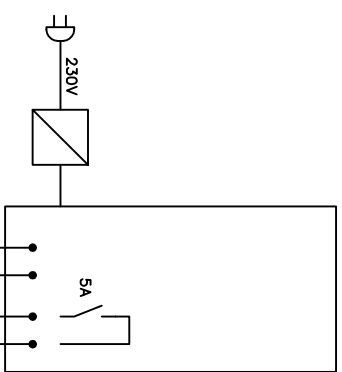

SENSING THE ROOM / COTTAGE TEMPERATURE

GSM CONTROLLER (SOFTWARE ADAPTED FOR TTC)

GSM/SMS
ON/OFF OF HEATING CABLES
INDICATION OF ROOM TEMPERATURE

POSSIBLE TO ACTIVATE ALARM FUNCTION:
ALARM IF TOO LOW ROOM TEMPERATURE
AND AUTOMATICALLY SWITCH ON
THE RELAY OUTPUT
SWITCH OFF THE RELAY WHEN THE
SENSOR TEMPERATURE IS ABOVE
ALARM LIMIT AGAIN (FOR EX. 10 DEG.C)

L1
N
230V

CONTACTOR FOR CONTROL OF
HEATING CABLES IN FLOOR

EXTERNAL FLOOR HEATING THERMOSTAT IN ROOM
TYPE TA/TC

POWER SUPPLY
TO HEATING CABLES

Tyco Thermal Controls

APPROVED BY	DESIGN BY	THERMOSTAT TA/TC WITH GSM MODULE
	MW	REMOTE ON/OFF OF FLOOR HEATING
DRAWN BY	CIRCUITS DIAGRAM	
MW		
DATE		
060627		