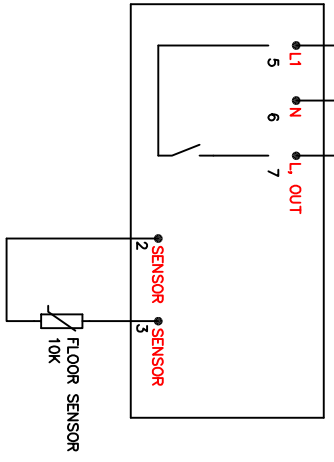

SENSING THE ROOM / COTTAGE TEMPERATURE

GSM CONTROLLER (SOFTWARE ADAPTED FOR TTC)

GSM/SMS
ON/OFF OF HEATING CABLES
INDICATION OF ROOM TEMPERATURE

POSSIBLE TO ACTIVATE ALARM FUNCTION:
ALARM IF TOO LOW ROOM TEMPERATURE
AND AUTOMATICALLY SWITCH ON
THE RELAY OUTPUT
SWITCH OFF THE RELAY WHEN THE
SENSOR TEMPERATURE IS ABOVE
ALARM LIMIT AGAIN (FOR EX. 10 DEG.C)

L1
N
230V

CONTACTOR FOR CONTROL OF
HEATING CABLES IN FLOOR

EXTERNAL FLOOR HEATING THERMOSTAT IN ROOM
TYPE TA/TC

POWER SUPPLY
TO HEATING CABLES

Tyco Thermal Controls

APPROVED BY	DESIGN BY	THERMOSTAT TA/TC WITH GSM MODULE
	MW	REMOTE ON/OFF OF FLOOR HEATING
DRAWN BY	CIRCUITS DIAGRAM	
MW		
DATE		
060627		